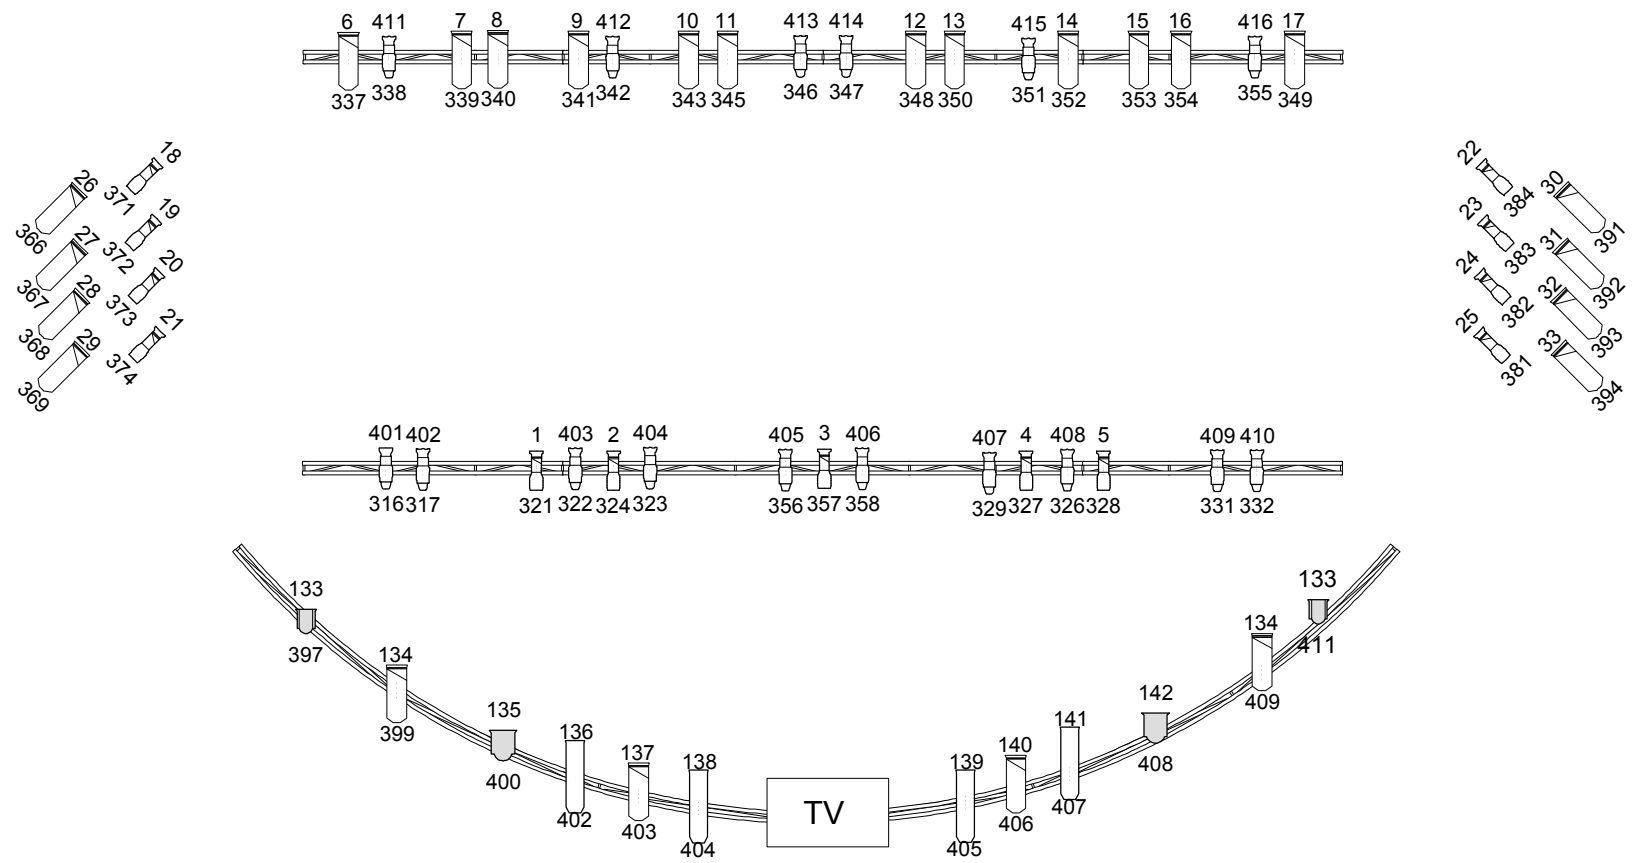

Unit No.
 Fixtures
 Way line

Channel
 Way line
 Generics

Regent on Broadway FOH Plan

Source 4
 LED
 Pacific

Zoom spot
 Zoom Spot

1.2K Fresnel
 2k Fresnel

NOT TO SCALE!